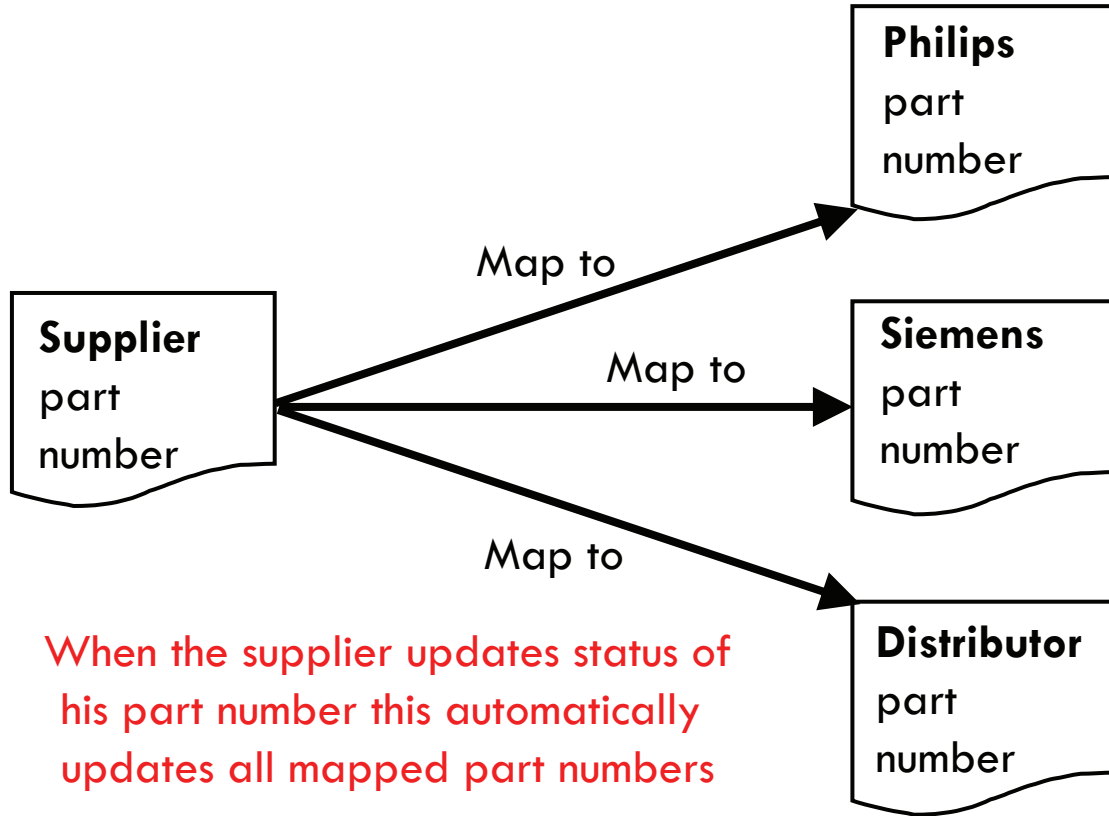

# Map supplier part number against manufacturer or distributor part numbers

When the supplier updates status of his part number this automatically updates all mapped part numbers

**BOMcheck.net**

Account overview

Add declaration

Map a parts list

Check REACH candidate list data

Check RoHS data

Check REACH substance restrictions data

Check relevant substances data

Setup watch lists

View suppliers list

### Mapping details

Status: **Approved**  
Approved: 23 April 2009, 14:58 GMT  
Added: 23 April 2009, 14:58 GMT

**Siemens**  
DUNS number: 222222222  
Box House, Bath Road, Box, Wiltshire, SN13 8AA, United Kingdom